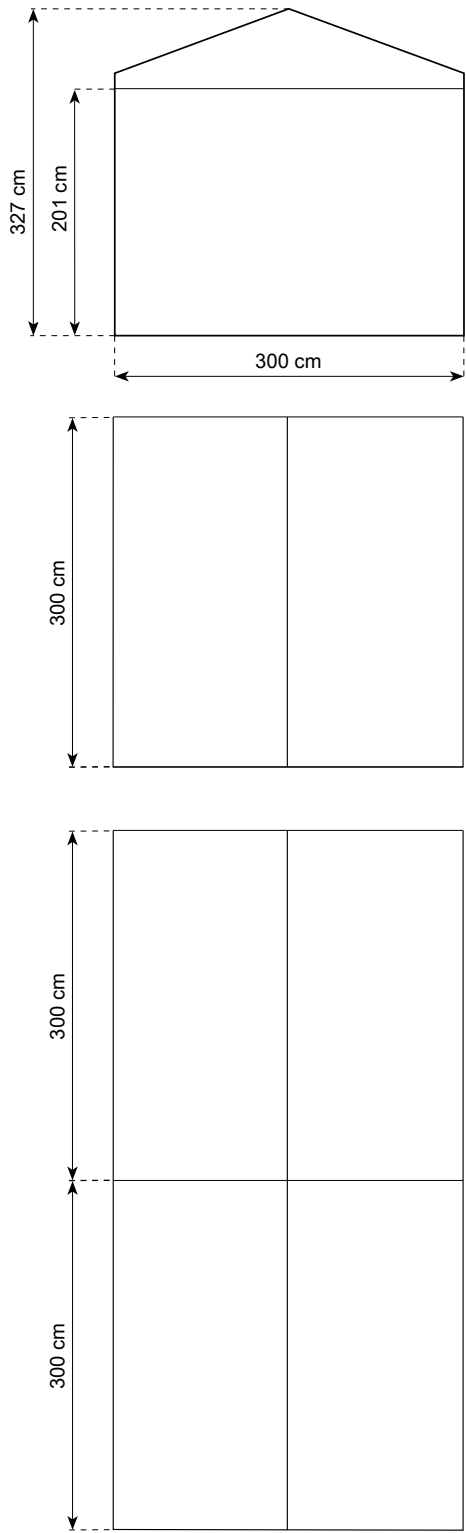

**FOLDING TENTS**

300 x 300 cm

300 x 600 cm

**TECHNICAL DATA**

Span / Length	300 x 300cm
Weight	31,7 kg
Free Passage	201 cm
Height	327 cm
Package dimensions	42 x 42 x 158 cm
Color	Weiß

Span / Length	300 x 600cm
Weight	54.8 kg
Free Passage	201 cm
Height	327 cm
Package dimensions	71 x 42 x 158 cm
Color	Weiß

300 x 300 cm & 300 x 600 cm

**QUESTIONS AND COMMENTS**

We have summarized the most important data and dimensions of our standard constructions for you. All information is without guarantee. No liability is assumed for printing and spelling errors. We would be happy to advise you personally about the optimal construction for your needs. Your Orgatent team is at your disposal to answer any questions you may have about intermediates, special features, conversions and other technical data.